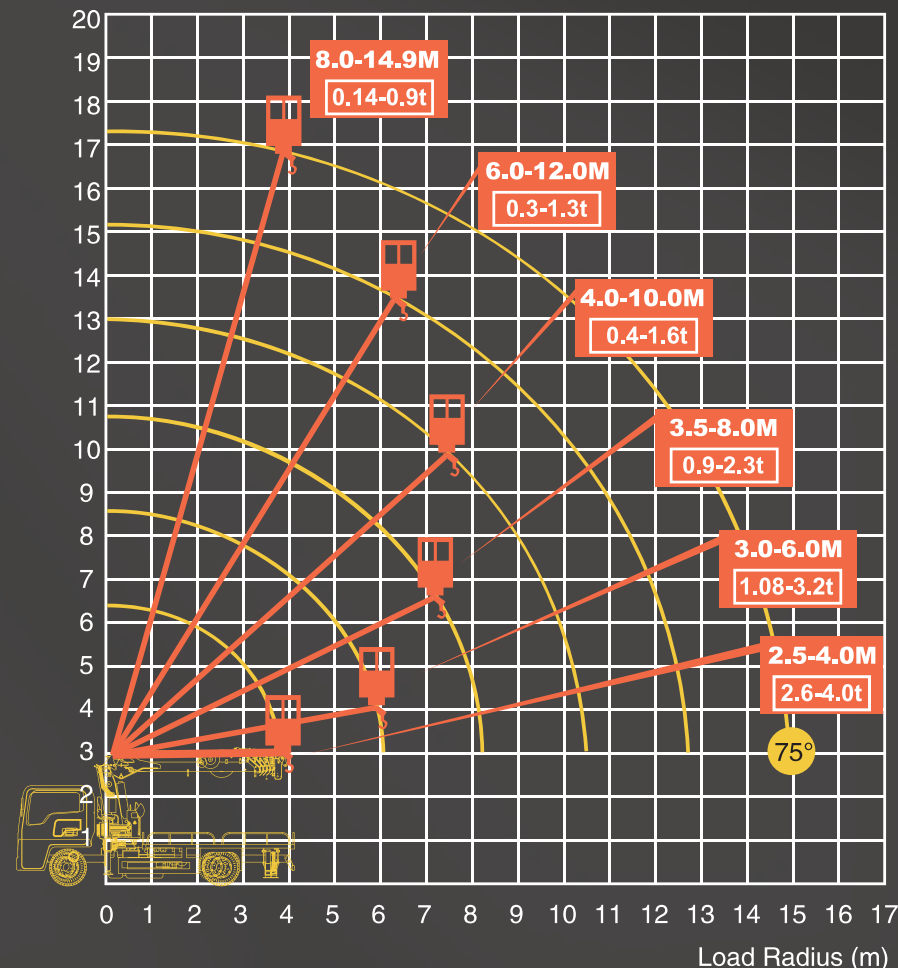

RATED LIFTING CAPACITY & WORKING RANGE

RATED LIFTING CAPACITY (Unit: ton)	Multifunction Work Vehicle					
	3.9m	6.1m	8.3m	10.5m	12.7m	14.9m
Working radius (m)						
2.5	4.0					
3.0	3.521	3.2				
3.5	3.043	2.492	2.3			
4.0	2.564	1.784	1.83	1.6		
6.0		1.076	1.36	1.207	1.3	
8.0			0.89	0.813	0.953	0.93
10				0.42	0.607	0.731
12					0.26	0.533
14						0.334
14.9						0.135

Lifting Height (m)