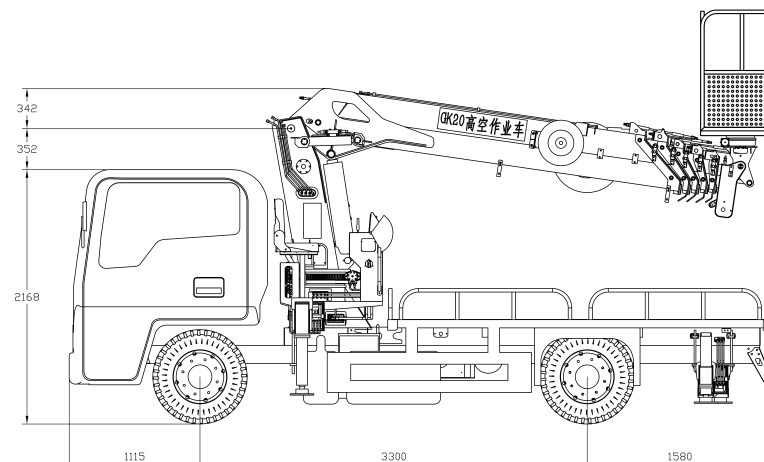

JQCM

REMOTE-CONTROLLED 360° ROTARY SELF-LEVELING FOLDABLE WORKING PLATFORM

OPERATION CONTROL STATION

360° ROTARY CRANE

FOTON CHASSIS

TRUCK BED

LIFTING HOOK

UNILATERAL 2M X 1SECTION
OUTRIGGER

* Foton Hydraulic Multifunction Work Vehicle *	
Chassis model	Foton
Overall dimensions	5995*2200*2850mm
Wheelbase	3360mm
Max. weight (full load)	4495kg
Truck mounted crane weight	4300kg
Max. driving speed	95km/h
Engine power	150hp
Gearbox model	Wanliyang 8-speed gearbox
Tyre	750R16LT 6PR
Front/Rear suspension	1130/1505mm
Fuel Type	Diesel fuel
Approch/Departure angle	21°/13°
Pump	Single pump
Rear axle	130DH press-welding axle
Fuel tank capacity	70L

UPPER

Max. operating height	20m
Max. operating range	14m
Max. lifting weight	5000kg
Truck bed dimensions	3500*2200mm
AWP dimensions	1500*700*1100mm
AWP rotating angle	±180°
AWP rated capacity	200kg
Boom	2.2m * 6 sections (Inner rope)
Boom slewing angle	360°
Main winch device	5 ton winch
Slewing device	360°
Operating system	Electronic control, with wireless remote control
Hydraulic system	Stepless speed regulation with emergency power
Operating mode	Middle operation